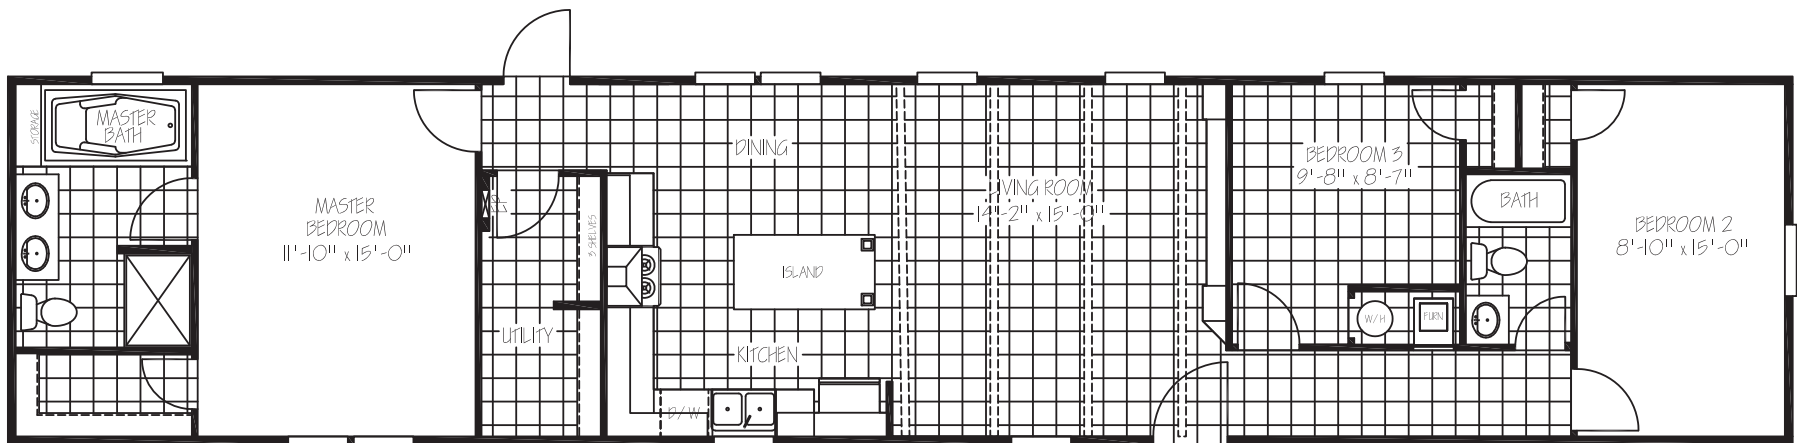

THE GRANT

★ ★ ★ THE NATIONAL SERIES

MODEL:

NAT16763B | 16 X 76 | 1,191 SQ. FT. | 3 BED 2 BATH

1001 W. Loop 340 | Waco, Texas 76712 | 254-235-0222 | www.JessupHousing.com

STANDARD | FEATURES

★★★ THE NATIONAL SERIES

EXTERIOR

- Low E Thermal Pane Windows
- Steel Front Door with Full View Storm
- Cottage Rear Door
- Vinyl Siding / Comp Roof
- Whole House Wrap/ Vapor Barrier
- 5" Lineal Trim
- 16" on Center 2x6 Floor Joist

KITCHEN

- 42" Overhead Cabinet System
- 3/4" Hardwood Cabinet Doors
- Lined Overhead Cabinets
- Lined Center Shelf in Base Cabinets
- Brushed Nickel Lever Handles Interior Doors
- White Farmhouse Kitchen Sink
- Spring Loaded Faucet
- LED Flush Mounted Ceiling Lights

APPLIANCES

- 18 Cubic Foot Frost Free Black Refrigerator
- Plumbed for Icemaker
- 30" Black Electric Range
- Black Dishwasher
- Stainless Steel Vent-A-Hood
- 30 Gal. Dual Element High Efficiency Water Heater