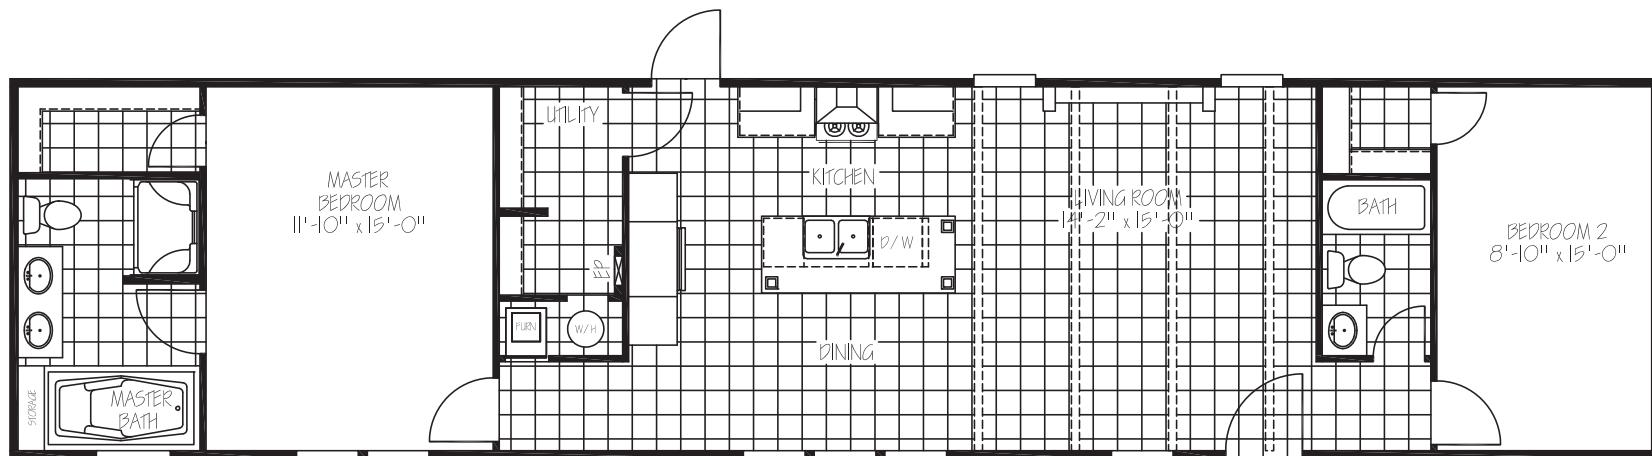

# ★ ★ ★ THE AMERICAN SERIES

MODEL:

**AMS16682A** | 16 X 68 | 1,065 SQ. FT. | 2 BED 2 BATH

1001 W. Loop 340 | Waco, Texas 76712 | 254-235-0222 | [www.JessupHousing.com](http://www.JessupHousing.com)