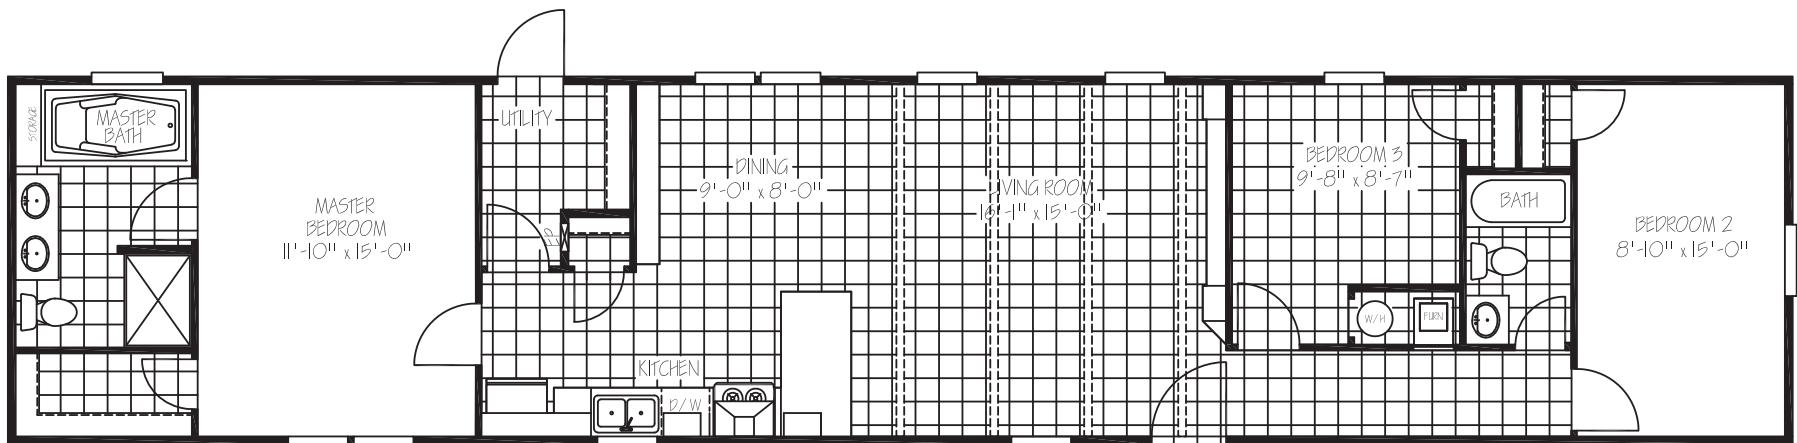

# ★ ★ ★ THE NATIONAL SERIES

MODEL:

**NAT16763A** | 16 X 76 | 1,191 SQ. FT. | 3 BED 2 BATH

1001 W. Loop 340 | Waco, Texas 76712 | 254-235-0222 | [www.JessupHousing.com](http://www.JessupHousing.com)