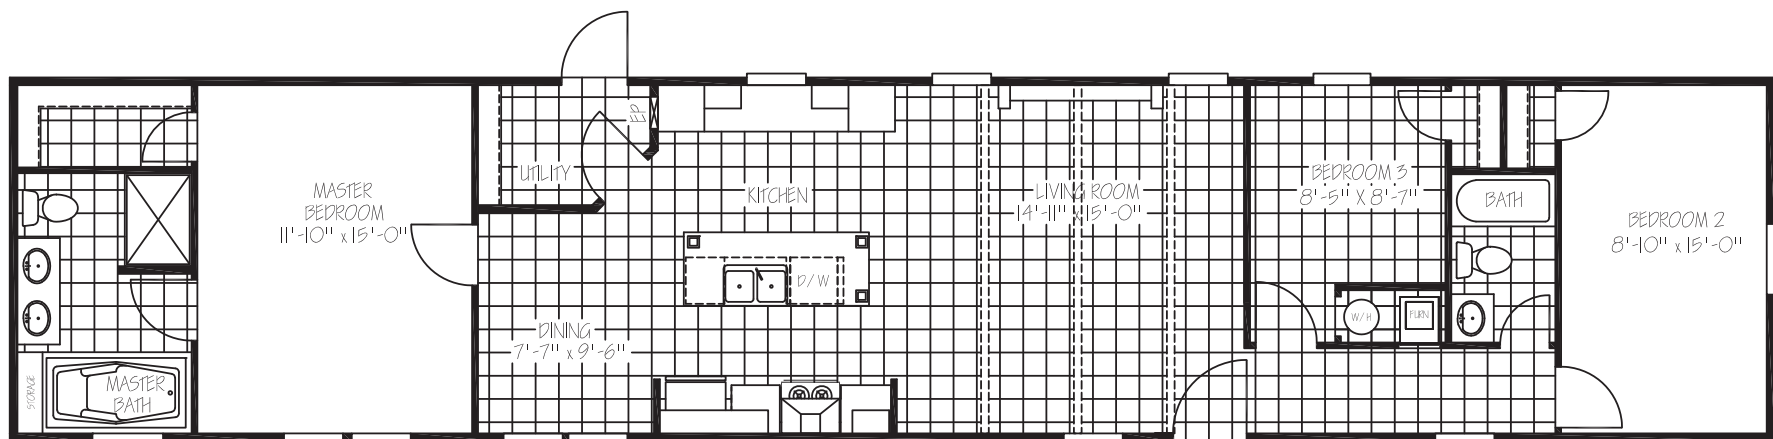

THE JACKSON

★ ★ ★ THE AMERICAN SERIES

MODEL: **AMS16763B** | 16 X 76 | 1,191 SQ. FT. | 3 BED 2 BATH

1001 W. Loop 340 | Waco, Texas 76712 | 254-235-0222 | www.JessupHousing.com

STANDARD | FEATURES

★ ★ ★ THE AMERICAN SERIES

EXTERIOR

- Low E Thermal Pane Windows
- Steel Front Door with Full View Storm
- Cottage Rear Door
- Vinyl Siding / Comp Roof
- Whole House Wrap/ Vapor Barrier
- 5" Lineal Trim
- 16" on Center 2x6 Floor Joist

APPLIANCES

- 18 Cubic Foot Frost Free Black Refrigerator
- Plumbed for Icemaker
- 30" Black Electric Range
- Black Dishwasher
- Stainless Steel Vent-A-Hood
- 30 Gal. Dual Element High Efficiency Water Heater